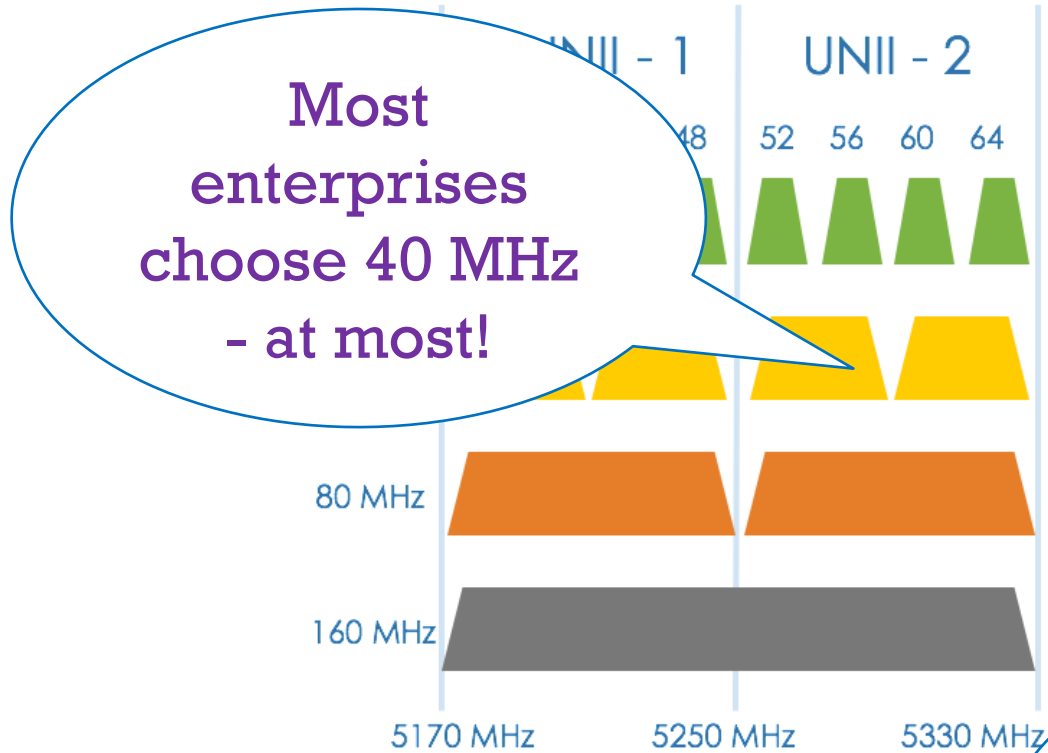

Available Spectrum